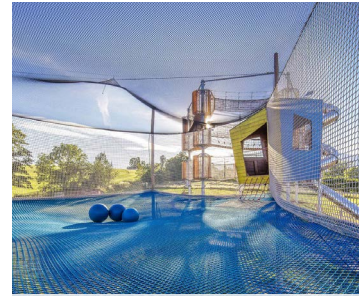

Low rope obstacles, balancing beams, and other play elements resemble parts of the ship and its equipment. The main feature of the playground is a lighthouse with an observation deck and a slide connected to the ship by a suspension bridge.

Adjacent to the children's playground is a nautical balance trail where teenagers and adults can also practice balance.

Join us on an adventurous land voyage through the world of play and imagination. The Naval Playground invites all young sailors and pirates.

# PRODUCTS FROM OUR WORKSHOP

**3D MAZE**

**LARGE PLAYGROUNDS**

**ROPE COURSES AND PARKS**

**NET PLAYGROUNDS**

**PLAY SCULPTURES**

**EDUCATION TRAILS**

**ZIPLINE AND ATTRACTIONS**