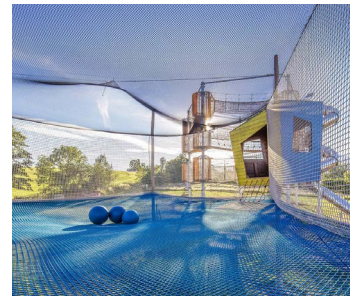

NET PLAYGROUNDS